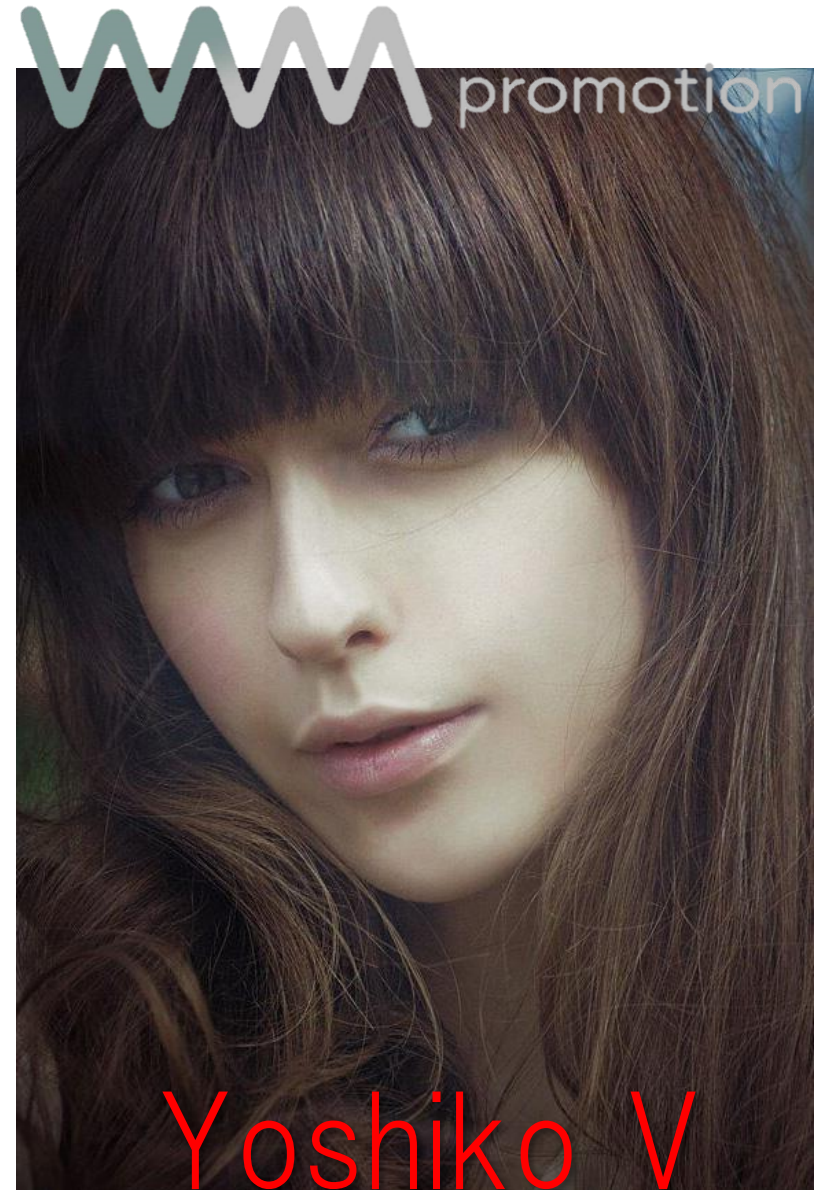

WMpromotion TEL/FAX 03-3478-7003
 Nishi Azabu IVY Court #102/#201
 3-20-7 Nishi-Azabu, Minato-ku, Tokyo Zip 106-0031

Height 170 Bust 80 Waist 59 Hips 87 Shoes 23.5
 Hair Natural Brown Eyes Green