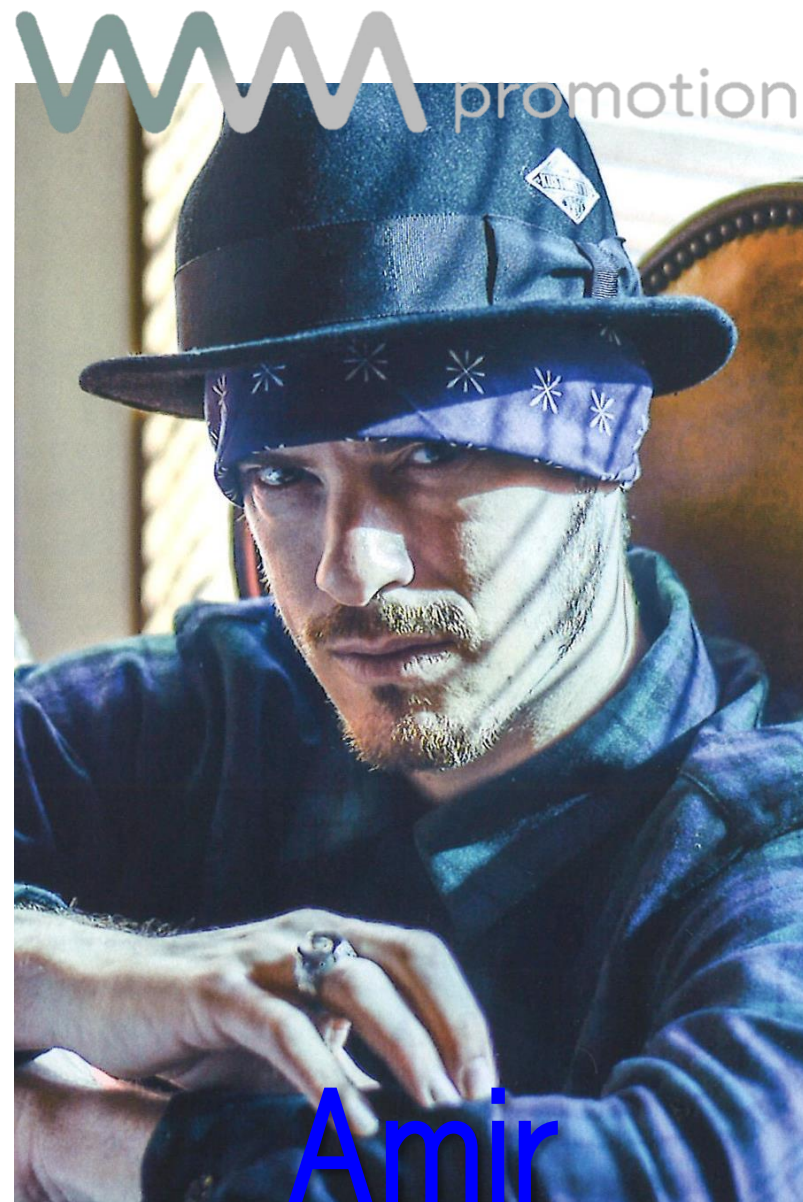

WMpromotion TEL/FAX 03-3478-7003
 Nishi Azabu IVY Court #102/#201
 3-20-7 Nishi-Azabu, Minato-ku, Tokyo Zip 106-0031

アミール / ISR
 Height 181 Bust 94 Waist 75 Hips 96 Shoes 27
 Hair Light Brown Eyes Green